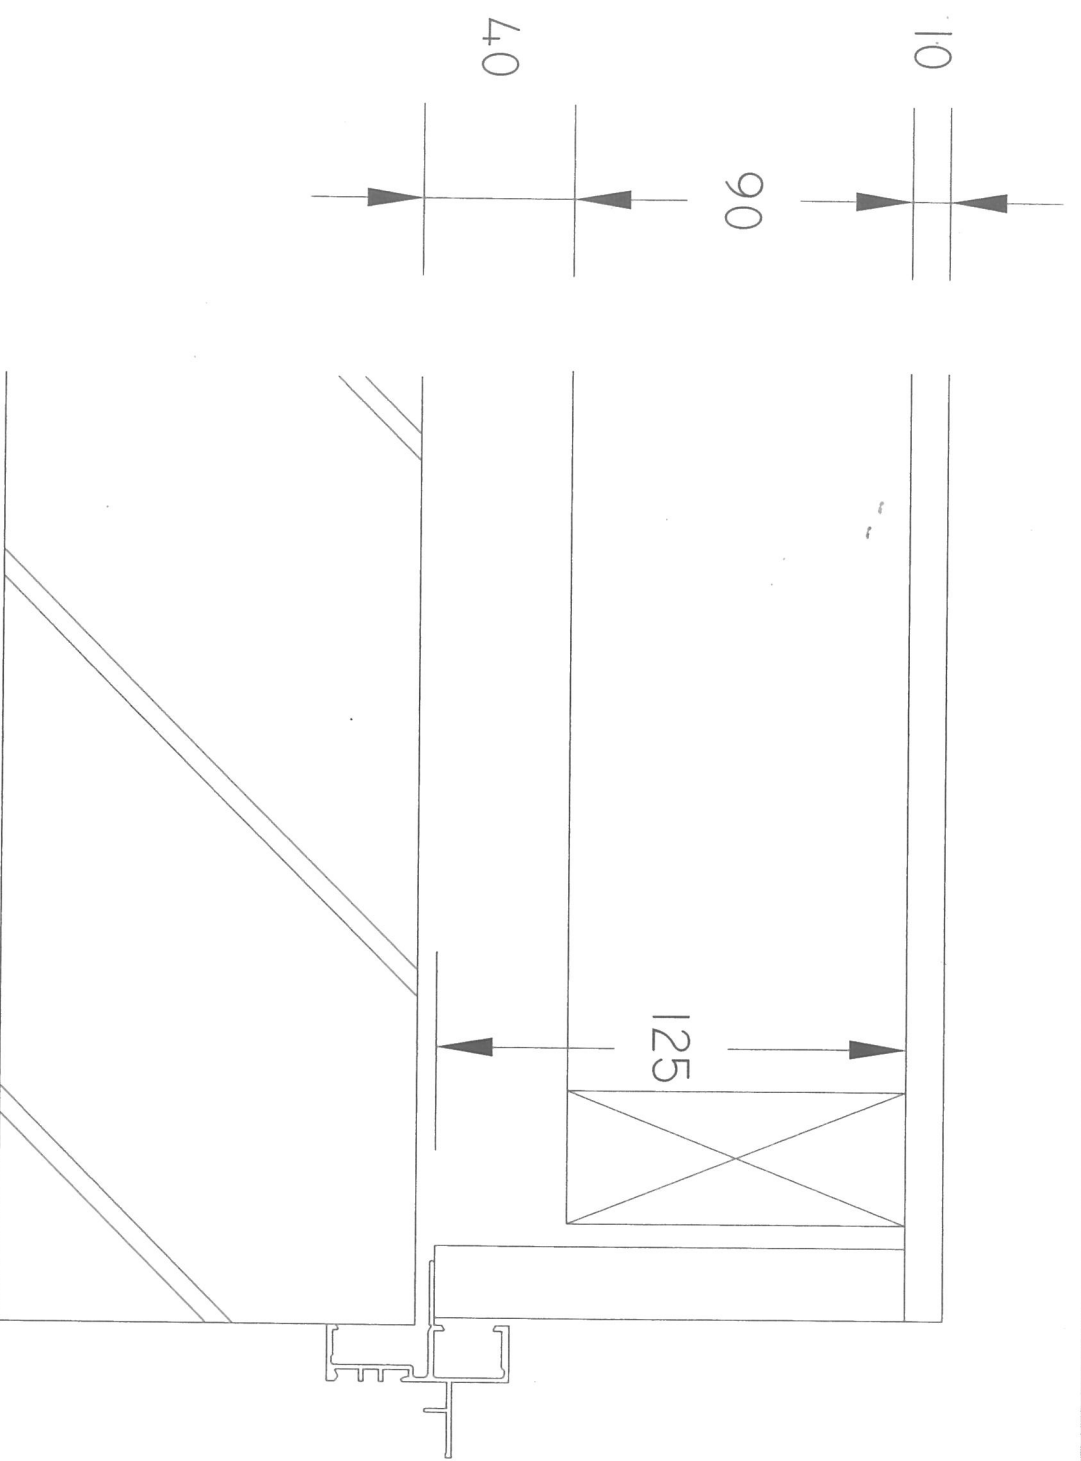

BRICK VENEER

SQUARE SET

125MM REVEALS WITH 2MM GAP

Job Name

SCALE: 1:2 (A1 A4) DRAWING NO:

DRAWN: MH DATE: 25-Apr-2018 REV: A