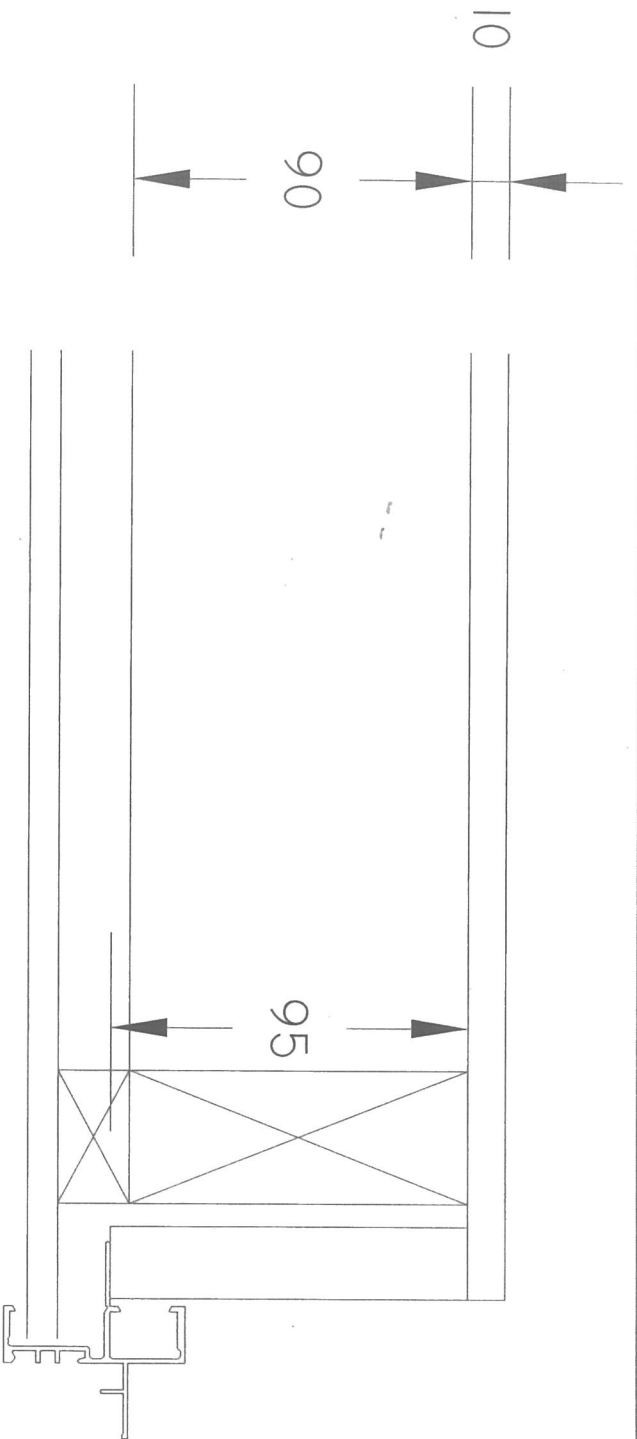

125MM REVEALS WITH 2MM GAP

Job Name

SCALE: 1:2 (A1 A4) DRAWING NO:

DRAWN: MH DATE: 25-Apr-2018 REV: A

**WEATHERBOARD
WITH ARCHITRAVES
100MM REVEALS**

Job Name

SCALE: 1:2 (AT A4)

DRAWING NO:

DRAWN: MH

DATE: 25-Apr-2008

REV: A

GP Glass
Ph: (03) 6421 2300
Fax: (03) 6427 3161

**WEATHERBOARD
SQUARE SET
90MM REVEALS WITH 2MM GAP**

Job Name

SCALE: 1:2 (AT A4)

DRAWING NO.:

DRAWN: MH

DATE: 23-Apr-2018

REV: A

8MM MATRIX ON 19MM BATTENS
WITH ARCHITRAVES
105MM REVEALS

Job Name

SCALE: 1:2 (AT A4) DRAWING NO:

DRAWN: MH DATE: 25-Apr-2018 REV: A

Ph: (03) 6421 2300
 Fax: (03) 6427 3161

8MM MATRIX ON 19MM BATTENS
SQUARE SET
95MM REVEALS WITH 2MM GAP

Job Name

SCALE: 1:2 (AT A4) DRAWING NO:
 DRAWN: MH DATE: 23-Apr-2018 REV: A