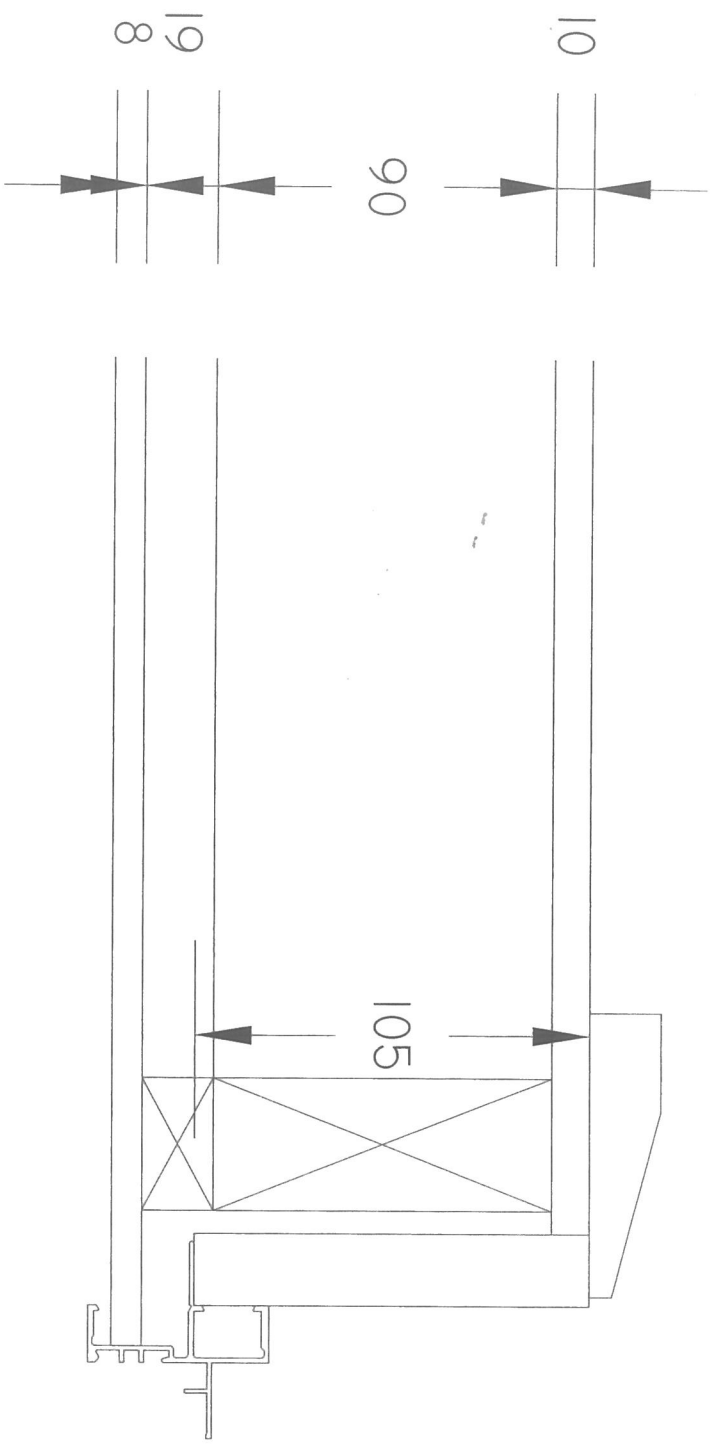

125MM REVEALS WITH 2MM GAP

Job Name

SCALE: 1:2 (A1 A4) DRAWING NO:

DRAWN: MH DATE: 25-Apr-2018 REV: A

**WEATHERBOARD
WITH ARCHITRAVES
100MM REVEALS**

Job Name

SCALE: 1:2 (AT A4)

DRAWING NO:

DRAWN: MH

DATE: 25-Apr-2008

REV: A

GP Glass
Ph: (03) 6421 2300
Fax: (03) 6427 3161

**WEATHERBOARD
SQUARE SET
90MM REVEALS WITH 2MM GAP**

Job Name

SCALE: 1:2 (AT A4)

DRAWING NO.:

DRAWN: MH

DATE: 23-Apr-2018

REV: A

8MM MATRIX ON 19MM BATTENS
WITH ARCHITRAVES
105MM REVEALS

Job Name

SCALE: 1:2 (AT A4) DRAWING NO:

DRAWN: MH DATE: 25-Apr-2018 REV: A

Ph: (03) 6421 2300
 Fax: (03) 6427 3161

8MM MATRIX ON 19MM BATTENS
SQUARE SET
95MM REVEALS WITH 2MM GAP

Job Name

SCALE: 1:2 (AT A4) DRAWING NO:
 DRAWN: MH DATE: 23-Apr-2018 REV: A