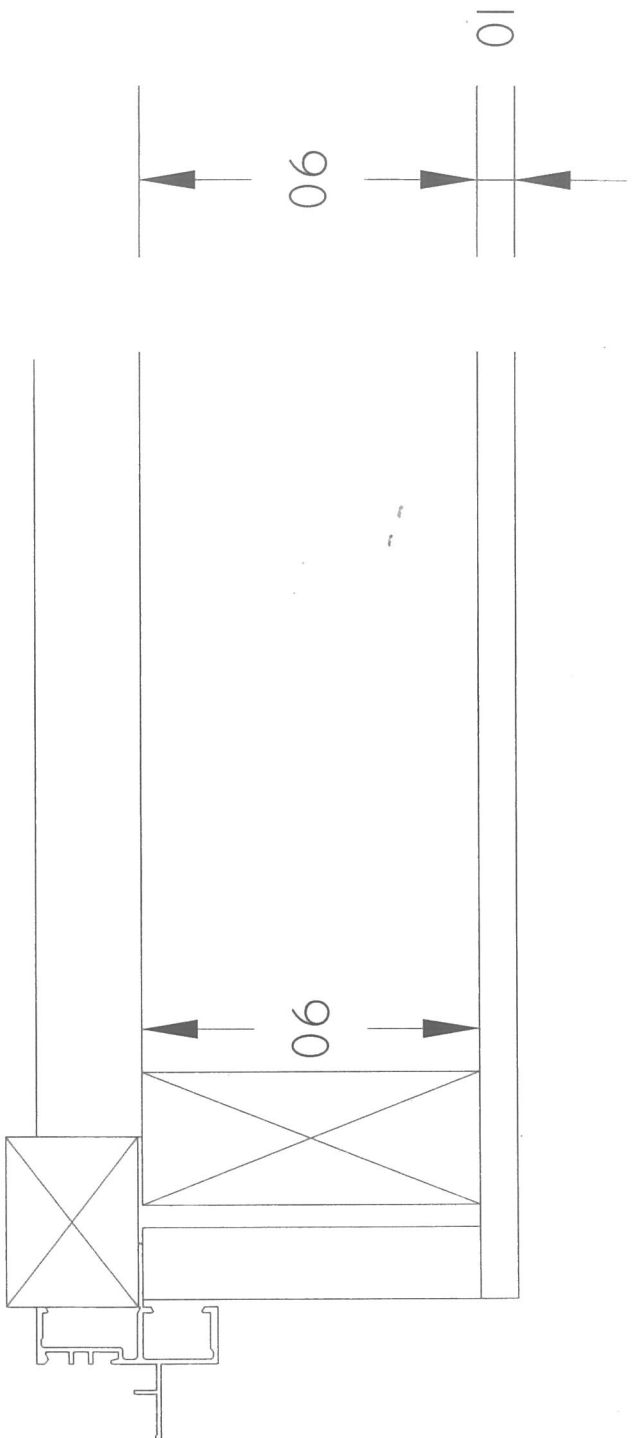

125MM REVEALS WITH 2MM GAP

Job Name

SCALE: 1:2 (A1 A4) DRAWING NO:

DRAWN: MH DATE: 25-Apr-2018 REV: A

**WEATHERBOARD
WITH ARCHITRAVES
100MM REVEALS**

Job Name

SCALE: 1:2 (AT A4)

DRAWING NO:

DRAWN: MH

DATE: 25-Apr-2008

REV: A

GP Glass
Ph: (03) 6421 2300
Fax: (03) 6427 3161

**WEATHERBOARD
SQUARE SET
90MM REVEALS WITH 2MM GAP**

Job Name

SCALE: 1:2 (AT A4)

DRAWING NO.:

DRAWN: MH

DATE: 23-Apr-2018

REV: A

8MM MATRIX ON 19MM BATTENS
WITH ARCHITRAVES
105MM REVEALS

Job Name

SCALE: 1:2 (AT A4) DRAWING NO:

DRAWN: MH DATE: 25-Apr-2018 REV: A

Ph: (03) 6421 2300
 Fax: (03) 6427 3161

8MM MATRIX ON 19MM BATTENS
SQUARE SET
95MM REVEALS WITH 2MM GAP

Job Name

SCALE: 1:2 (AT A4) DRAWING NO:
 DRAWN: MH DATE: 23-Apr-2018 REV: A