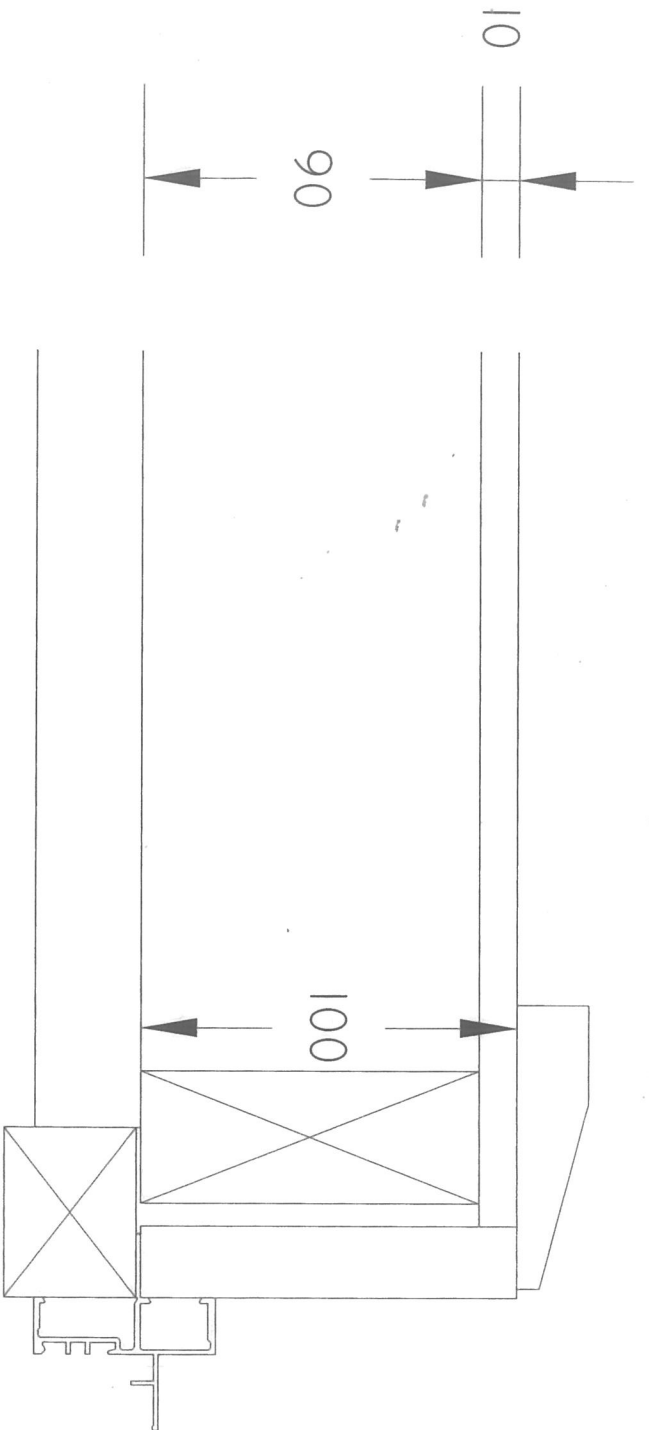

125MM REVEALS WITH 2MM GAP

Job Name

SCALE: 1:2 (A1 A4) DRAWING NO:

DRAWN: MH DATE: 25-Apr-2018 REV: A

**WEATHERBOARD
WITH ARCHITRAVES
100MM REVEALS**

Job Name

SCALE: 1:2 (AT A4)

DRAWING NO:

DRAWN: MH

DATE: 25-Apr-2008

REV: A

GP Glass
Ph: (03) 6421 2300
Fax: (03) 6427 3161

**WEATHERBOARD
SQUARE SET
90MM REVEALS WITH 2MM GAP**

Job Name

SCALE: 1:2 (AT A4)

DRAWING NO.:

DRAWN: MH

DATE: 23-Apr-2018

REV: A

8MM MATRIX ON 19MM BATTENS
WITH ARCHITRAVES
105MM REVEALS

Job Name

SCALE: 1:2 (AT A4) DRAWING NO:

DRAWN: MH DATE: 25-Apr-2018 REV: A

Ph: (03) 6421 2300
 Fax: (03) 6427 3161

8MM MATRIX ON 19MM BATTENS
SQUARE SET
95MM REVEALS WITH 2MM GAP

Job Name

SCALE: 1:2 (AT A4) DRAWING NO:
 DRAWN: MH DATE: 23-Apr-2018 REV: A